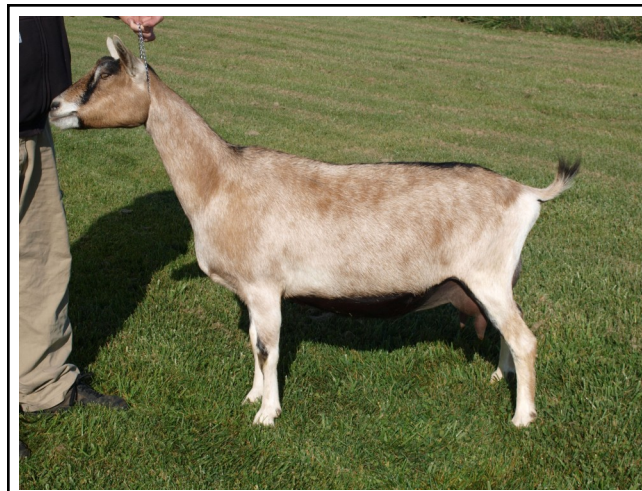

SS: *B Pearl Valley Yreka Laredo LA90 VEE @ 2 yrs.
SIRE: +*B Pearl Valley Lokoda Makya
 SD: SGCH Pearl Valley Mandolay LA EX93 EEEE

DS: Iroquois-KC Magic Tyee

DAM: Iroquois-KC TY Tala (EX90 VEEE)

DD: Iroquois-KC HLS American Fame LA: 6-06 EX90 (VEEE)

“Dreamer” has a very nice mammary and general appearance. Being very long and smooth in the fore and high and wide in the rear. She is exceptionally level across the top with a wide, flat rump. She also has an exceptional shoulder assembly. Dreamer’s early show record is very promising. As a yearling milker shown 4 out of 5 times First place.

LA 1-02 VG85 VEV+
2-00 VG89 EEVV

DHIR: 1-00 295 1620 3.1% 51 42

(Dam)
Iroquois-KC TY Tala
 LA: EX90 VEEE

(Grand-dam)
Iroquois-KC HLS American Fame
 6 yrs EX90 VEEE

2 x Best Dairy Herd of Show 2011

Angel @ age 14 with Granddaughter, Appy.