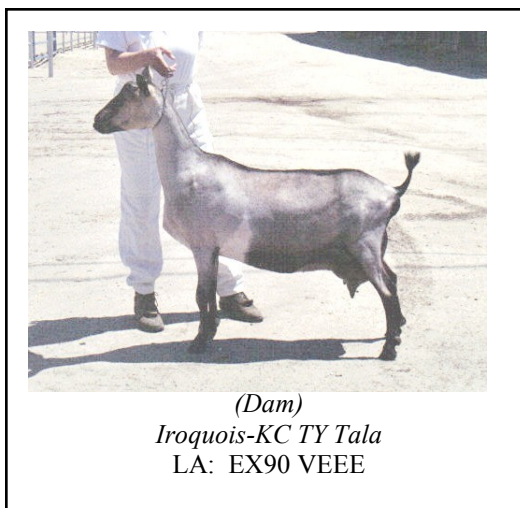

SS: *B Pearl Valley Yreka Laredo LA90 VEE @ 2 yrs.
SIRE: +*B Pearl Valley Lokoda Makya
 SD: SGCH Pearl Valley Mandolay LA EX93 EEEE

DS: Iroquois-KC Magic Tyee

DAM: Iroquois-KC TY Tala (EX90 VEEE)

DD: Iroquois-KC HLS American Fame LA: 6-06 EX90 (VEEE)

“Dreamer” has a very nice mammary and general appearance. Being very long and smooth in the fore and high and wide in the rear. She is exceptionally level across the top with a wide, flat rump. She also has an exceptional shoulder assembly. Dreamer’s early show record is very promising. As a yearling milker shown 4 out of 5 times First place.

LA 1-02 VG85 VEV+
2-00 VG89 EEVV

DHIR: 1-00 295 1620 3.1% 51 42

(Dam)
Iroquois-KC TY Tala
 LA: EX90 VEEE

(Grand-dam)
Iroquois-KC HLS American Fame
 6 yrs EX90 VEEE

2 x Best Dairy Herd of Show 2011

Angel @ age 14 with Granddaughter, Appy.