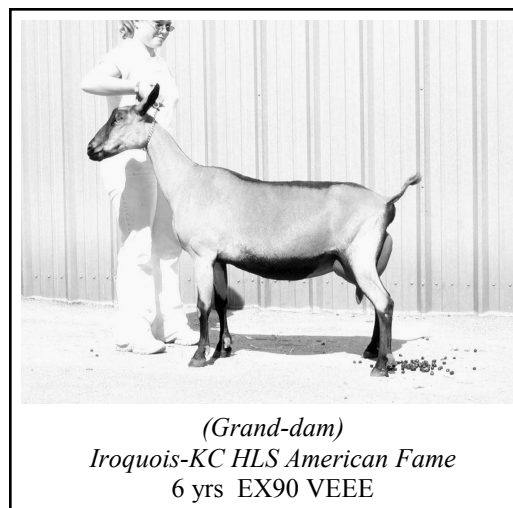

SS: *B Pearl Valley Yreka Laredo LA90 VEE @ 2 yrs.
SIRE: +*B Pearl Valley Lokoda Makya
 SD: SGCH Pearl Valley Mandolay LA EX93 EEEE

DS: Iroquois-KC Magic Tyee

DAM: Iroquois-KC TY Tala (EX90 VEEE)

DD: Iroquois-KC HLS American Fame LA: 6-06 EX90 (VEEE)

“Dreamer” has a very nice mammary and general appearance. Being very long and smooth in the fore and high and wide in the rear. She is exceptionally level across the top with a wide, flat rump. She also has an exceptional shoulder assembly. Dreamer’s early show record is very promising. As a yearling milker shown 4 out of 5 times First place.

LA 1-02 VG85 VEV+
2-00 VG89 EEVV

DHIR: 1-00 295 1620 3.1% 51 42

(Dam)
Iroquois-KC TY Tala
 LA: EX90 VEEE

(Grand-dam)
Iroquois-KC HLS American Fame
 6 yrs EX90 VEEE

2 x Best Dairy Herd of Show 2011

Angel @ age 14 with Granddaughter, Appy.