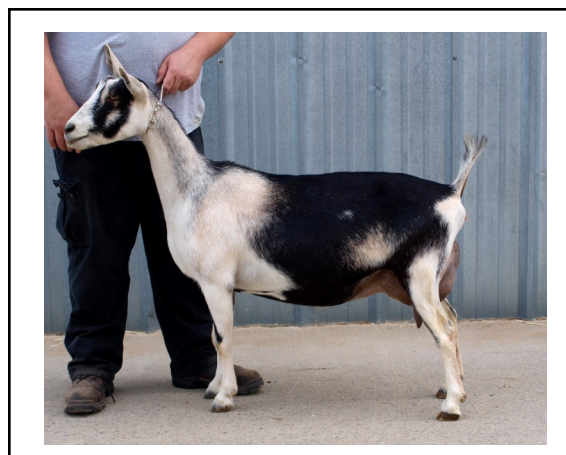

LUCKY HOOK MAKYA FANCY FLOWER AA1460646 2*M COU-CLAIR

6/18/08

SS: *B Pearl Valley Yreka Laredo LA90 VEE @ 2 yrs.

SIRE: +*B Pearl Valley Lokoda Makya

SD: SGCH Pearl Valley Mandolay LA EX93 EEEE

DS:*B MT Zion Krakatoa

DAM: Iroquois-KC KRAC Fuzzyflower 1*M

DD: Iroquois-KC KLR Spring Flower

"Fancy" is just that. A very fancy Cou-Clair, a color pattern we don't often get here. She was shown just once in 2008 at the Central WA state fair where she placed Junior Grand Champion for her first leg.

Fancy is bred to for March freshening.

LA: 2-02 VG87 +EEE 3-00 VG89 VVVE

DHIR: 1-08 305 2300 3.5% 80//EXT: 385 2840 101