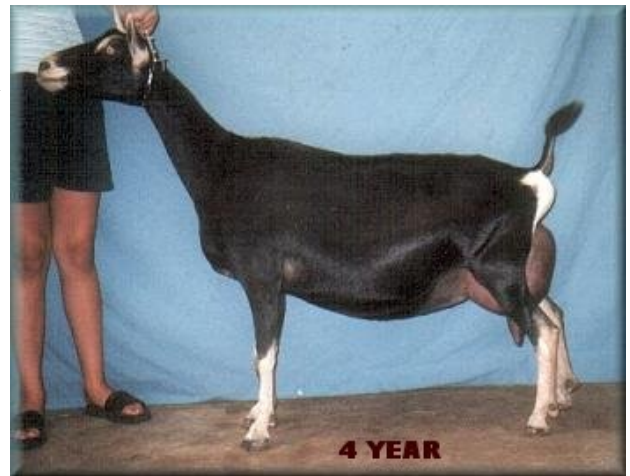

DAM: SGCH Pearl Valley Mandolay LA EX93 EEEE